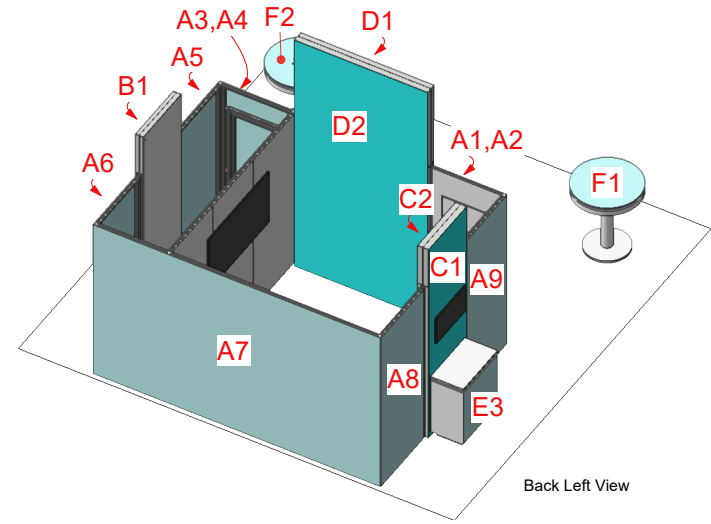

Image Area
160.134" W
x 96.843" H

A8

SEG Graphic

Safe/Live Area
39.921" W
x 94.843" H

Image Area
41.921" W
x 96.843" H

A9

SEG Graphic

Safe/Live Area
39.921" W
x 94.843" H

Image Area
41.921" W
x 96.843" H

All Raster Art (jpg, tiff, pbg, etc.) must be at least **100 DPI** at print size.

Front Right View

Back Left View

All Raster Art (jpg, tiff, pbg, etc.) must be at least **100 DPI** at print size.

E1

Vinyl Graphic

Finished Area
60" W x 32.5" H

E2

Vinyl Graphic

Finished Area
32" W x 32.5" H

E3

Vinyl Graphic