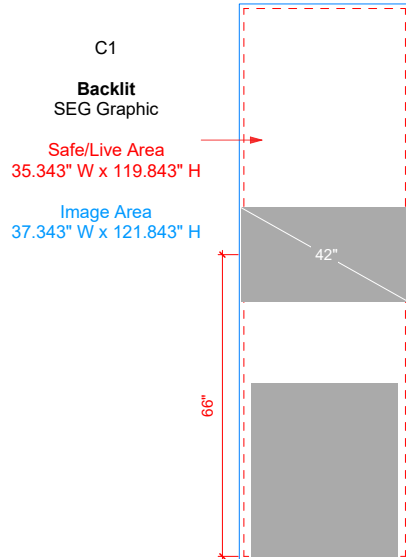

Image Area
160.134" W
x 96.843" H

A8

SEG Graphic

Safe/Live Area
39.921" W
x 94.843" H

Image Area
41.921" W
x 96.843" H

A9

SEG Graphic

Safe/Live Area
39.921" W
x 94.843" H

Image Area
41.921" W
x 96.843" H

All Raster Art (jpg, tiff, pbg, etc.) must be at least **100 DPI** at print size.

Front Right View

Back Left View

All Raster Art (jpg, tiff, pbg, etc.) must be at least **100 DPI** at print size.

E1

Vinyl Graphic

Finished Area
60" W x 32.5" H

E2

Vinyl Graphic

Finished Area
32" W x 32.5" H

E3

Vinyl Graphic

Finished Area
32" W x 32.5" H

Add 2" Bleed to Vinyl Graphics

All Raster Art (jpg, tiff, pbg, etc.) must be at least **100 DPI** at print size.

F1
Vinyl Graphic
Finished Area
36" Diameter

F2
Vinyl Graphic
Finished Area
36" Diameter