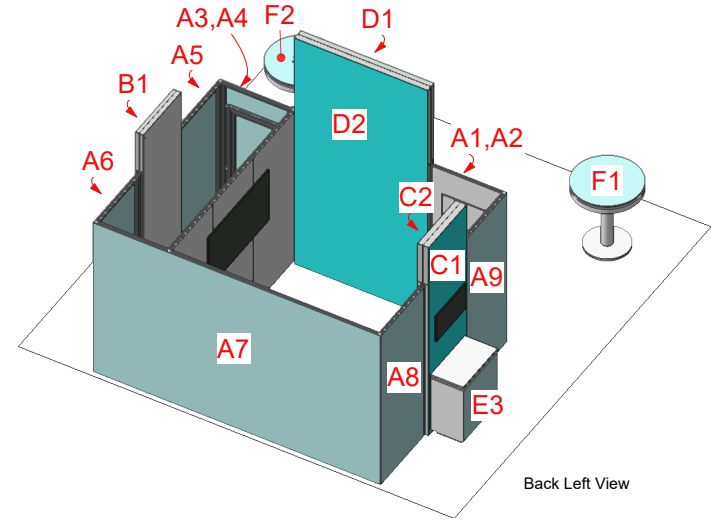

All Raster Art (jpg, tiff, pbg, etc.) must be at least **100 DPI** at print size.

All Raster Art (jpg, tiff, pbg, etc.) must be at least **100 DPI** at print size.

A7

SEG Graphic

Safe/Live Area
158.134" W
x 94.843" H

Image Area
160.134" W
x 96.843" H

A8

SEG Graphic

Safe/Live Area
39.921" W
x 94.843" H

Image Area
41.921" W
x 96.843" H

A9

SEG Graphic

Safe/Live Area
39.921" W
x 94.843" H

Image Area
41.921" W
x 96.843" H

All Raster Art (jpg, tiff, pbg, etc.) must be at least **100 DPI** at print size.

Front Right View

Back Left View

All Raster Art (jpg, tiff, pbg, etc.) must be at least **100 DPI** at print size.

E1

Vinyl Graphic

Finished Area
60" W x 32.5" H

E2

Vinyl Graphic

Finished Area
32" W x 32.5" H

E3

Vinyl Graphic