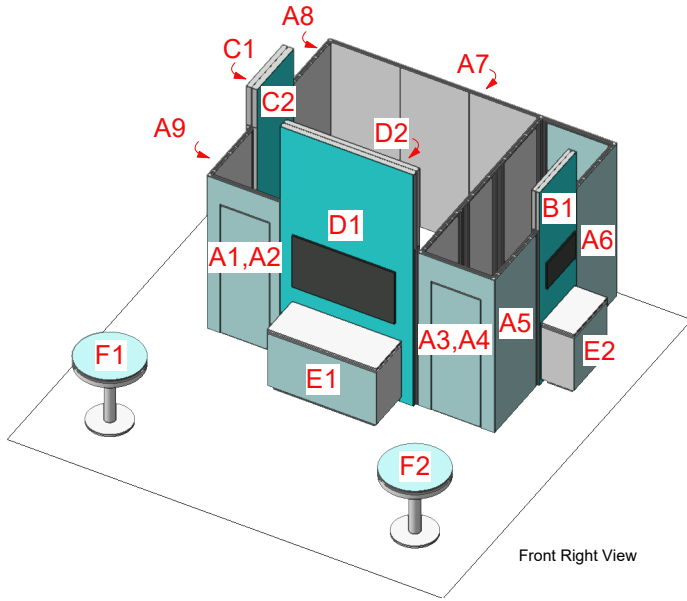

All Raster Art (jpg, tiff, pbg, etc.) must be at least **100 DPI** at print size.

All Raster Art (jpg, tiff, pbg, etc.) must be at least **100 DPI** at print size.

A7

SEG Graphic

Safe/Live Area
158.134" W
x 94.843" H

Image Area
160.134" W
x 96.843" H

A8

SEG Graphic

Safe/Live Area
39.921" W
x 94.843" H

Image Area
41.921" W
x 96.843" H

A9

SEG Graphic

Safe/Live Area
39.921" W
x 94.843" H

Image Area
41.921" W
x 96.843" H

All Raster Art (jpg, tiff, pbg, etc.) must be at least **100 DPI** at print size.

Front Right View

Back Left View

All Raster Art (jpg, tiff, pbg, etc.) must be at least **100 DPI** at print size.

E1

Vinyl Graphic

Finished Area
60" W x 32.5" H

E2

Vinyl Graphic

Finished Area
32" W x 32.5" H

E3

Vinyl Graphic