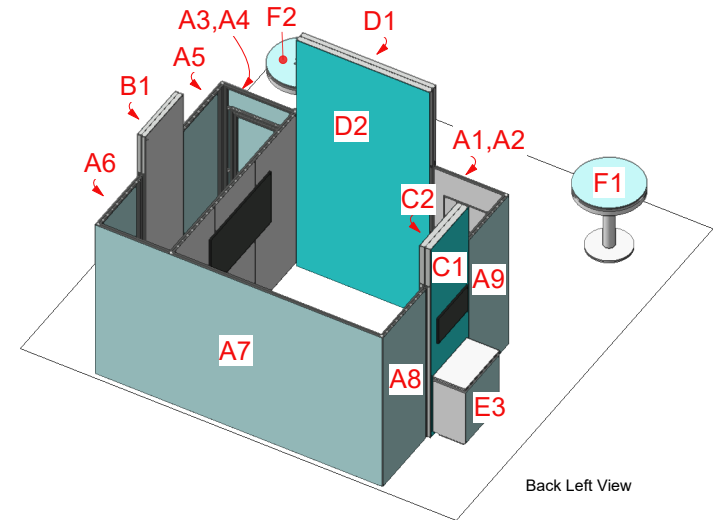

Image Area
160.134" W
x 96.843" H

A8

SEG Graphic

Safe/Live Area
39.921" W
x 94.843" H

Image Area
41.921" W
x 96.843" H

A9

SEG Graphic

Safe/Live Area
39.921" W
x 94.843" H

Image Area
41.921" W
x 96.843" H

All Raster Art (jpg, tiff, pbg, etc.) must be at least **100 DPI** at print size.

Front Right View

Back Left View

All Raster Art (jpg, tiff, pbg, etc.) must be at least **100 DPI** at print size.

E1

Vinyl Graphic

Finished Area
60" W x 32.5" H

E2

Vinyl Graphic

Finished Area
32" W x 32.5" H

E3

Vinyl Graphic