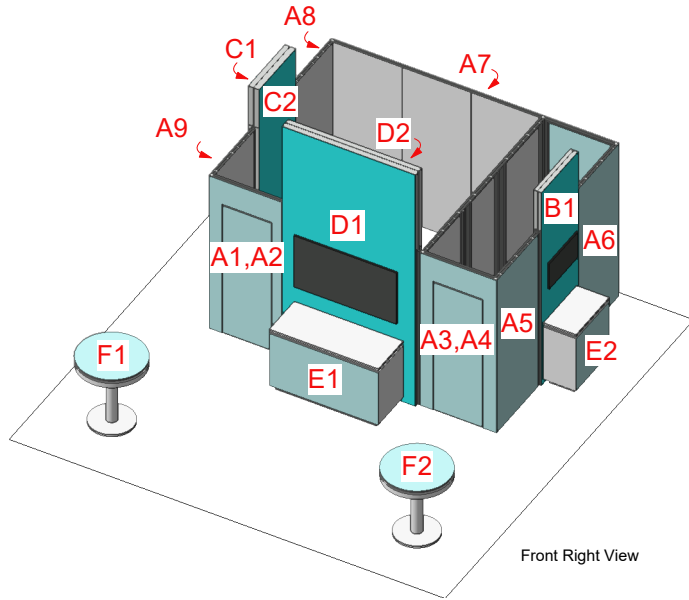

All Raster Art (jpg, tiff, pbg, etc.) must be at least **100 DPI** at print size.

All Raster Art (jpg, tiff, pbg, etc.) must be at least **100 DPI** at print size.

A7

SEG Graphic

Safe/Live Area
158.134" W
x 94.843" H

Image Area
160.134" W
x 96.843" H

A8

SEG Graphic

Safe/Live Area
39.921" W
x 94.843" H

Image Area
41.921" W
x 96.843" H

A9

SEG Graphic

Safe/Live Area
39.921" W
x 94.843" H

Image Area
41.921" W
x 96.843" H

All Raster Art (jpg, tiff, pbg, etc.) must be at least **100 DPI** at print size.

Front Right View

Back Left View

All Raster Art (jpg, tiff, pbg, etc.) must be at least **100 DPI** at print size.

E1

Vinyl Graphic

Finished Area
60" W x 32.5" H

E2

Vinyl Graphic

Finished Area
32" W x 32.5" H

E3

Vinyl Graphic