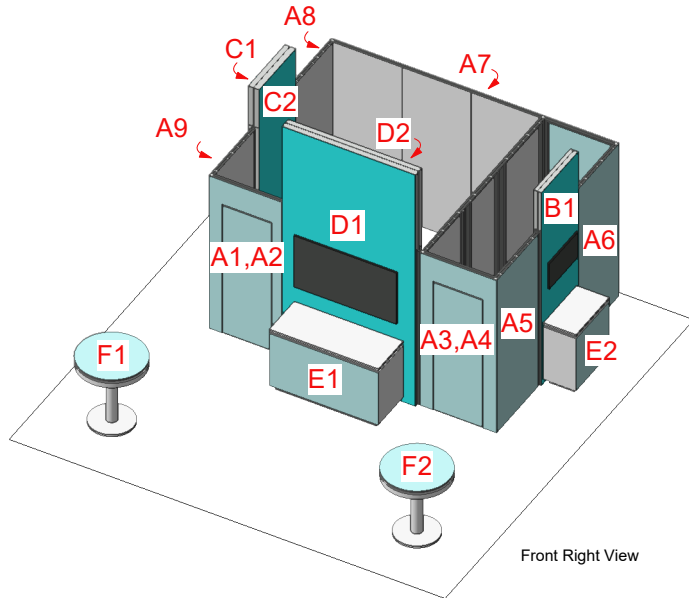

Image Area
160.134" W
x 96.843" H

A8

SEG Graphic

Safe/Live Area
39.921" W
x 94.843" H

Image Area
41.921" W
x 96.843" H

A9

SEG Graphic

Safe/Live Area
39.921" W
x 94.843" H

Image Area
41.921" W
x 96.843" H

All Raster Art (jpg, tiff, pbg, etc.) must be at least **100 DPI** at print size.

Front Right View

Back Left View

All Raster Art (jpg, tiff, pbg, etc.) must be at least **100 DPI** at print size.

E1

Vinyl Graphic

Finished Area
60" W x 32.5" H

E2

Vinyl Graphic

Finished Area
32" W x 32.5" H

E3

Vinyl Graphic

Finished Area
32" W x 32.5" H

Add 2" Bleed to Vinyl Graphics

All Raster Art (jpg, tiff, pbg, etc.) must be at least **100 DPI** at print size.

F1
Vinyl Graphic
Finished Area
36" Diameter

F2
Vinyl Graphic
Finished Area
36" Diameter