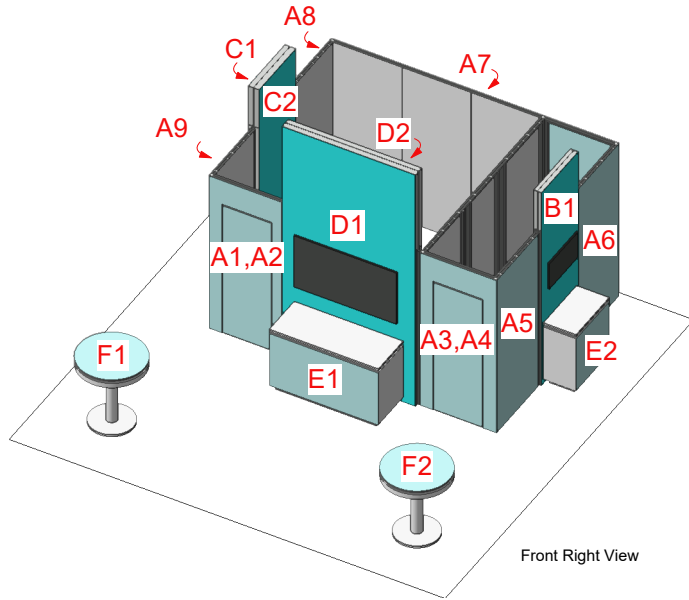

Image Area
41.921" W
x 96.843" H

All Raster Art (jpg, tiff, pbg, etc.) must be at least **100 DPI** at print size.

Front Right View

Back Left View

All Raster Art (jpg, tiff, pbg, etc.) must be at least **100 DPI** at print size.

E1

Vinyl Graphic

Finished Area
60" W x 32.5" H

E2

Vinyl Graphic

Finished Area
32" W x 32.5" H

E3

Vinyl Graphic

Finished Area
32" W x 32.5" H

Add 2" Bleed to Vinyl Graphics

All Raster Art (jpg, tiff, pbg, etc.) must be at least **100 DPI** at print size.

F1
Vinyl Graphic
Finished Area
36" Diameter

F2
Vinyl Graphic
Finished Area
36" Diameter

Add 2" Bleed to Vinyl Graphics

All Raster Art (jpg, tiff, pbg, etc.) must be at least **100 DPI** at print size.

G1 - G4

Exterior, Qty 4

Pillowcase Fabric Graphic

Live Area: 116" W x 32" H

Final Size: 120.375" W x 36.25" H