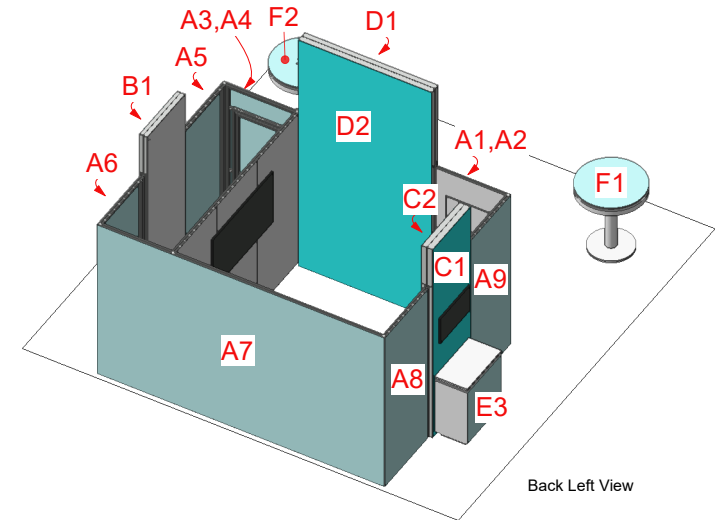

All Raster Art (jpg, tiff, pbg, etc.) must be at least **100 DPI** at print size.

All Raster Art (jpg, tiff, pbg, etc.) must be at least **100 DPI** at print size.

A7

SEG Graphic

Safe/Live Area
158.134" W
x 94.843" H

Image Area
160.134" W
x 96.843" H

A8

SEG Graphic

Safe/Live Area
39.921" W
x 94.843" H

Image Area
41.921" W
x 96.843" H

A9

SEG Graphic

Safe/Live Area
39.921" W
x 94.843" H

Image Area
41.921" W
x 96.843" H

All Raster Art (jpg, tiff, pbg, etc.) must be at least **100 DPI** at print size.

Front Right View

Back Left View

All Raster Art (jpg, tiff, pbg, etc.) must be at least **100 DPI** at print size.

E1

Vinyl Graphic

Finished Area
60" W x 32.5" H

E2

Vinyl Graphic

Finished Area
32" W x 32.5" H

E3

Vinyl Graphic