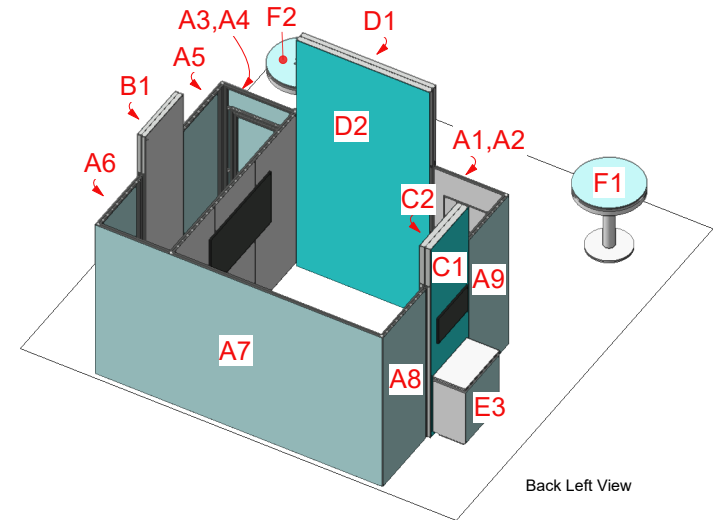

Image Area
41.921" W
x 96.843" H

All Raster Art (jpg, tiff, pbg, etc.) must be at least **100 DPI** at print size.

Front Right View

Back Left View

All Raster Art (jpg, tiff, pbg, etc.) must be at least **100 DPI** at print size.

E1

Vinyl Graphic

Finished Area
60" W x 32.5" H

E2

Vinyl Graphic

Finished Area
32" W x 32.5" H

E3

Vinyl Graphic

Finished Area
32" W x 32.5" H

Add 2" Bleed to Vinyl Graphics

All Raster Art (jpg, tiff, pbg, etc.) must be at least **100 DPI** at print size.

F1
Vinyl Graphic
Finished Area
36" Diameter

F2
Vinyl Graphic
Finished Area
36" Diameter

Add 2" Bleed to Vinyl Graphics

All Raster Art (jpg, tiff, pbg, etc.) must be at least **100 DPI** at print size.

G1 - G4

Exterior, Qty 4

Pillowcase Fabric Graphic

Live Area: 116" W x 32" H

Final Size: 120.375" W x 36.25" H