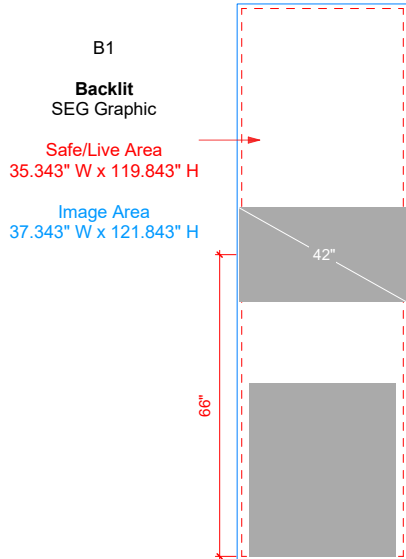

Image Area
160.134" W
x 96.843" H

A8

SEG Graphic

Safe/Live Area
39.921" W
x 94.843" H

Image Area
41.921" W
x 96.843" H

A9

SEG Graphic

Safe/Live Area
39.921" W
x 94.843" H

Image Area
41.921" W
x 96.843" H

All Raster Art (jpg, tiff, pbg, etc.) must be at least **100 DPI** at print size.

Front Right View

Back Left View

All Raster Art (jpg, tiff, pbg, etc.) must be at least **100 DPI** at print size.

E1

Vinyl Graphic

Finished Area
60" W x 32.5" H

E2

Vinyl Graphic

Finished Area
32" W x 32.5" H

E3

Vinyl Graphic

Finished Area
32" W x 32.5" H

Add 2" Bleed to Vinyl Graphics

All Raster Art (jpg, tiff, pbg, etc.) must be at least **100 DPI** at print size.

F1
Vinyl Graphic
Finished Area
36" Diameter

F2
Vinyl Graphic
Finished Area
36" Diameter